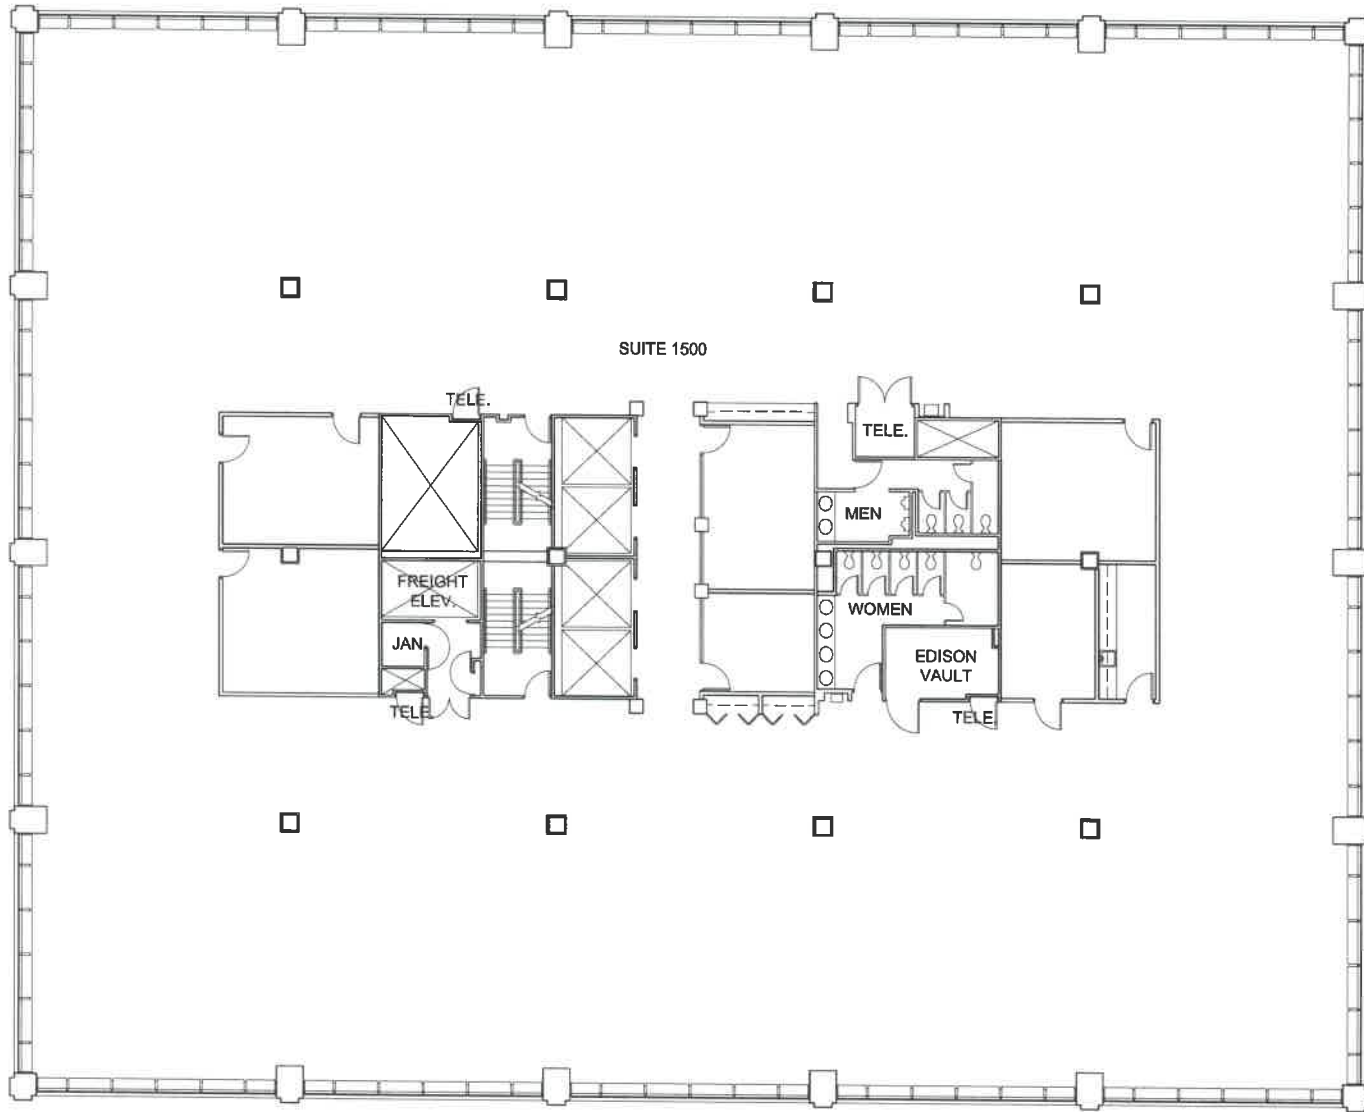

15th FLOOR
January 23, 2024

GRISKELIS YOUNG HARRELL

ONE ROTARY CENTER
1560 SHERMAN AVENUE, EVANSTON, IL 60201

CUSHMAN &
WAKEFIELD