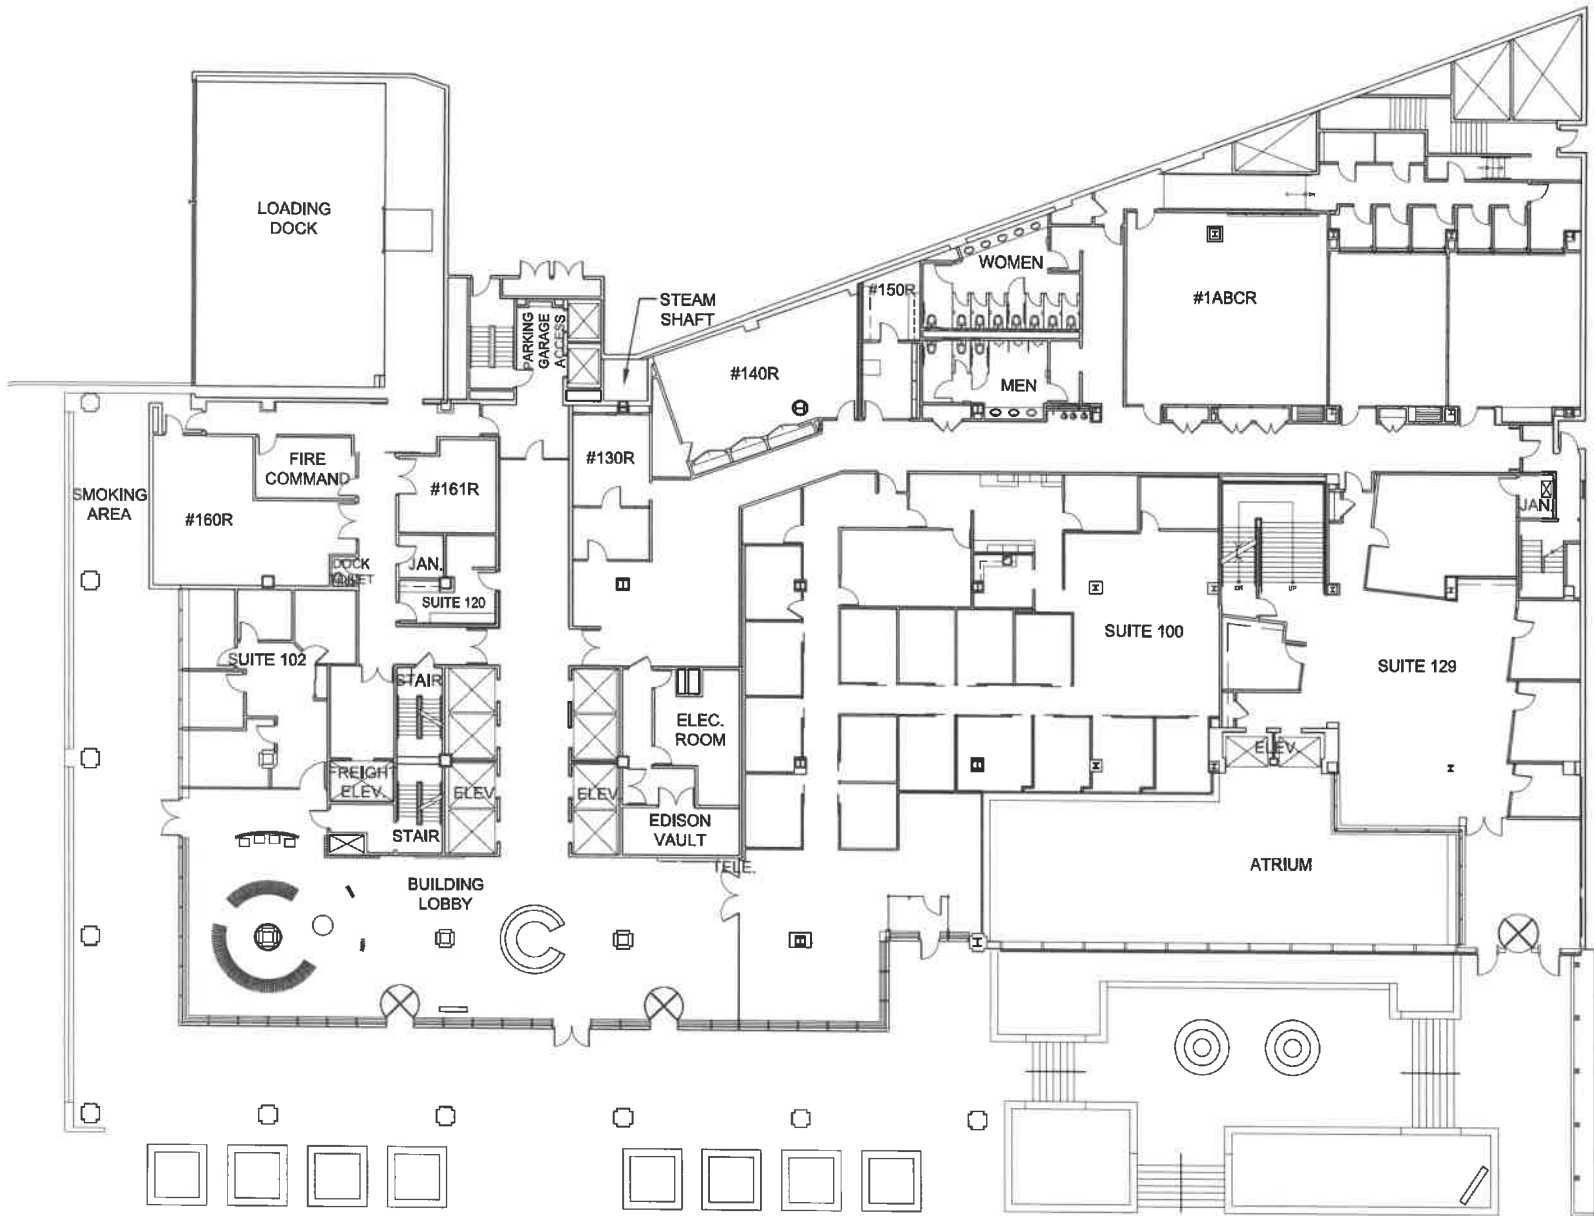

LOWER LEVEL
January 23, 2024

1st FLOOR
 January 23, 2024

3rd FLOOR
 January 23, 2024

4th FLOOR
 January 23, 2024

6th FLOOR
January 23, 2024

9th FLOOR
January 23, 2024

GRISKELIS YOUNG HARRELL

ONE ROTARY CENTER
1560 SHERMAN AVENUE, EVANSTON, IL 60201

**CUSHMAN &
WAKEFIELD**

10th FLOOR
January 23, 2024

GRISKELIS YOUNG HARRELL

ONE ROTARY CENTER
1560 SHERMAN AVENUE, EVANSTON, IL 60201

**CUSHMAN &
WAKEFIELD**

12th FLOOR
January 23, 2024

GRISKELIS YOUNG HARRELL